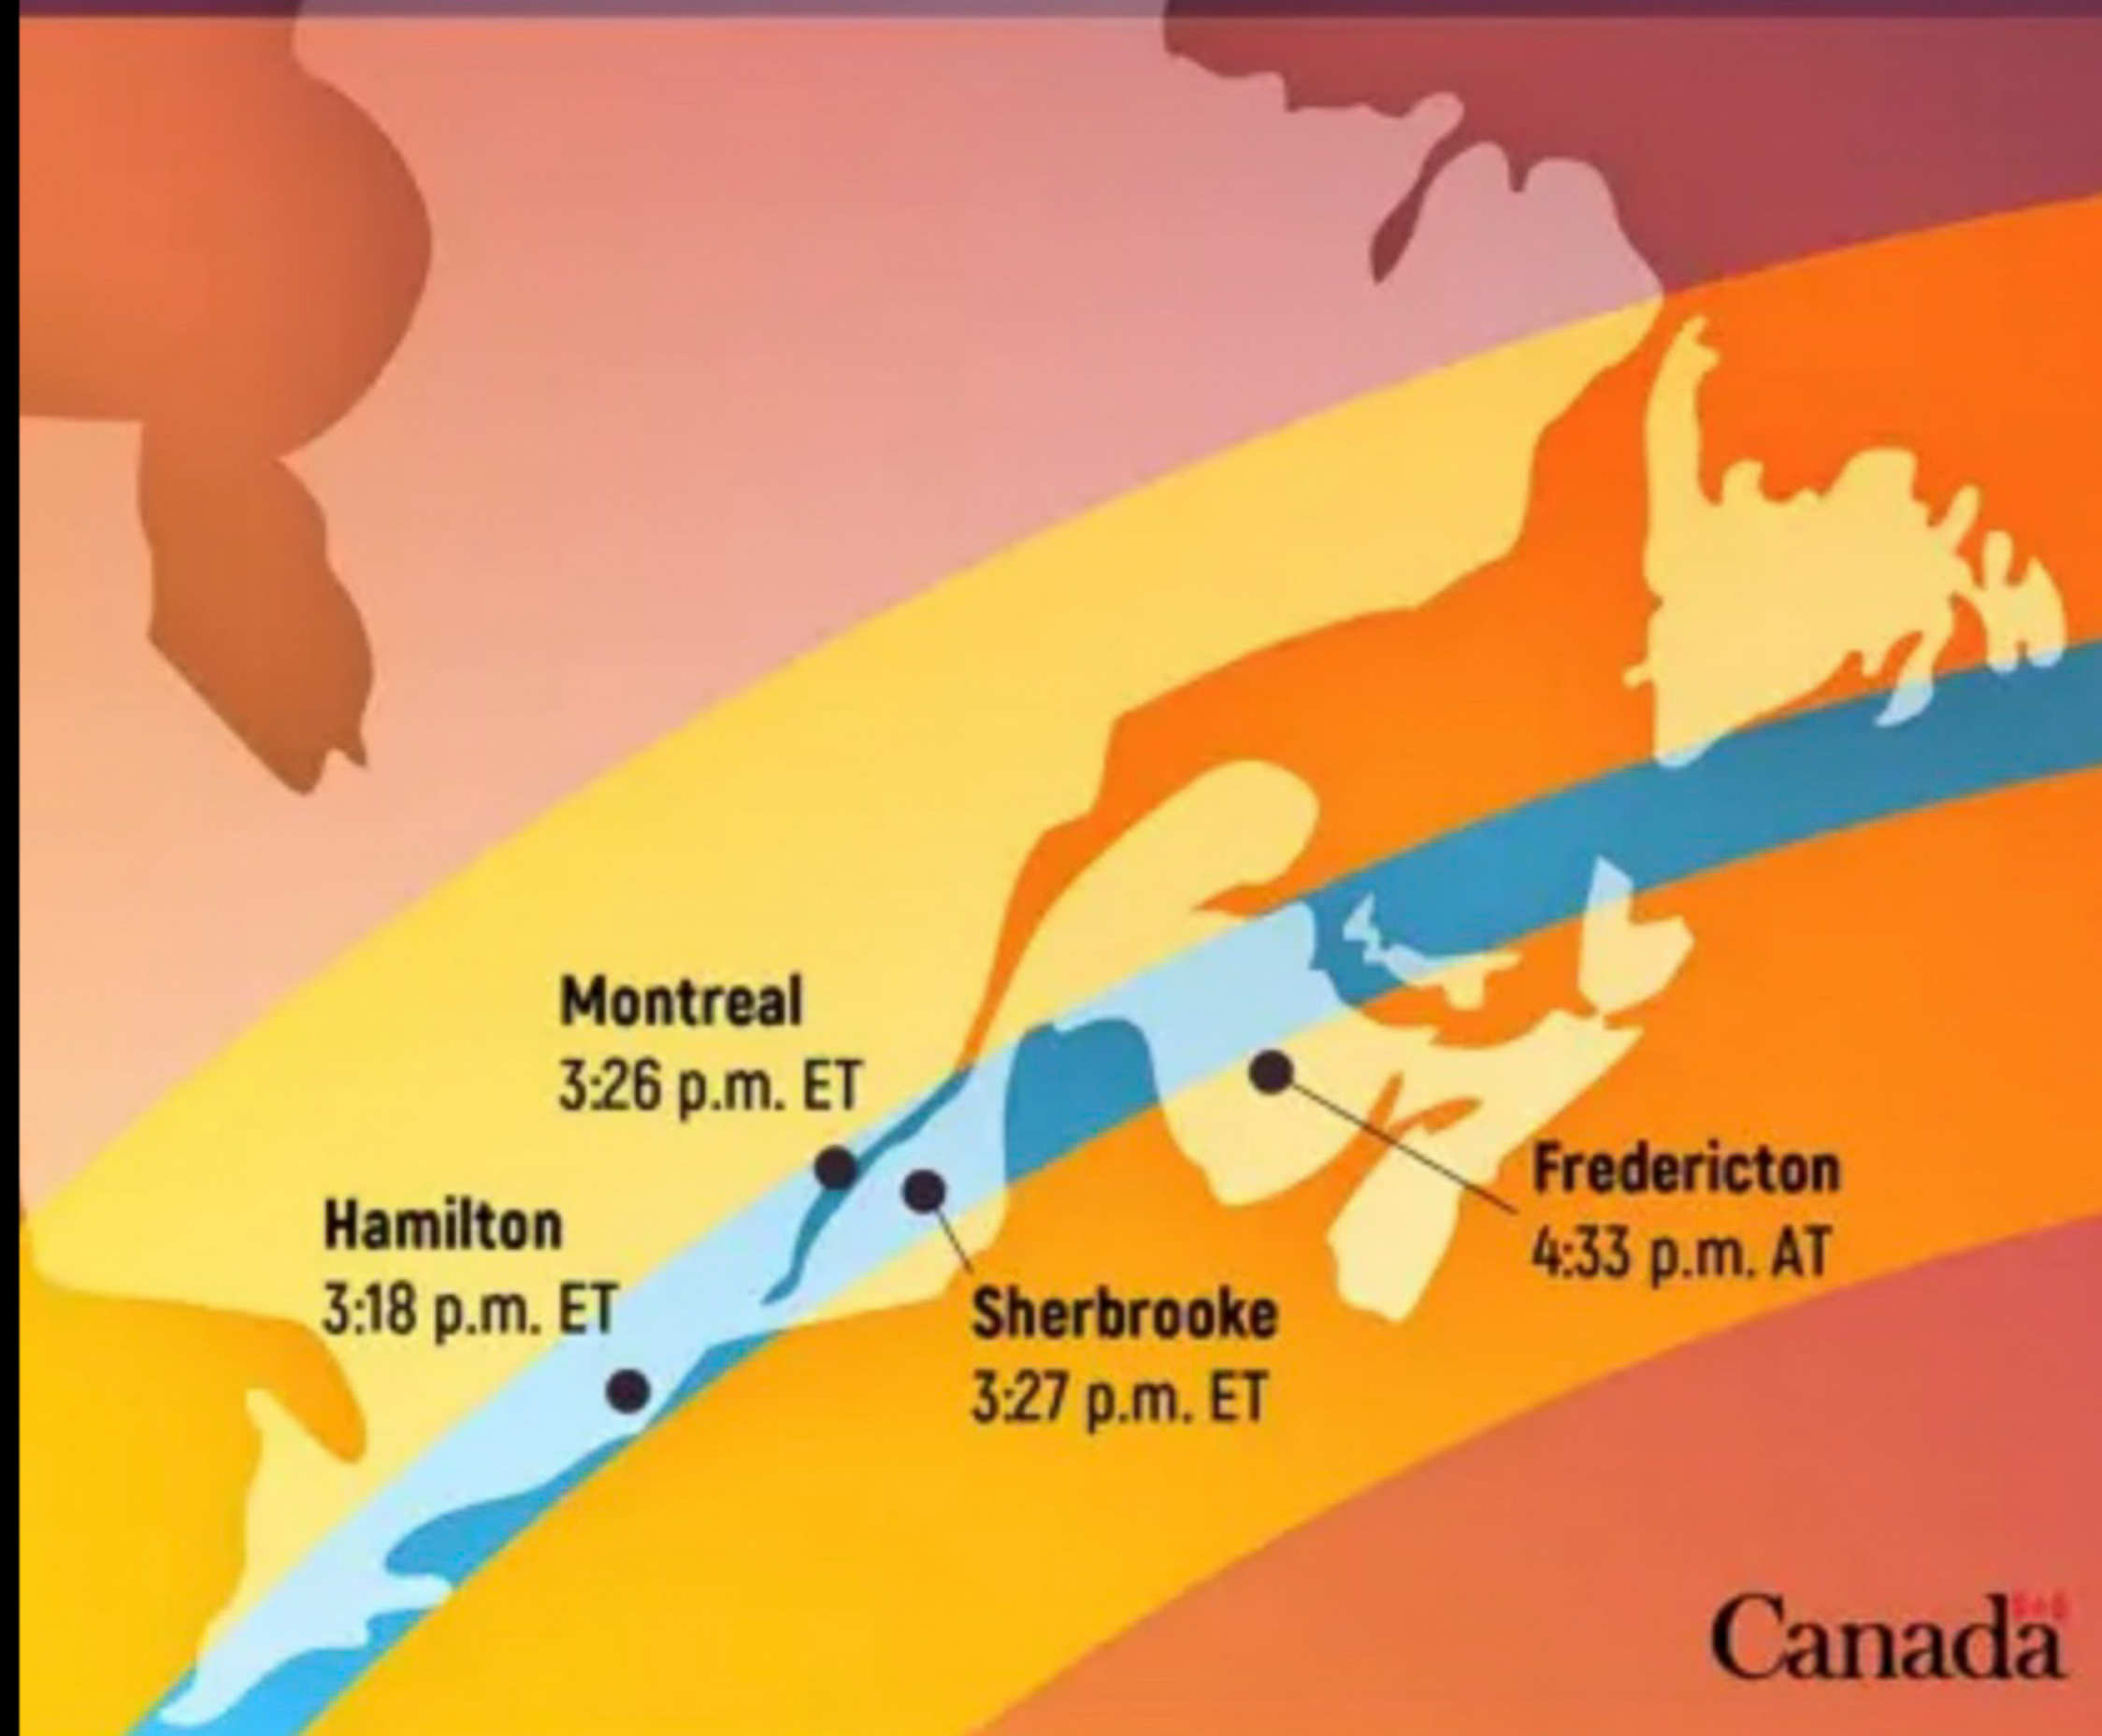

Solar Eclipse

PATH OF TOTALITY

SOLAR ECLIPSE

APRIL 8, 2024

Canada

C1

C2

C3

World Clock

Alarm

Stopwatch

Timer

SOLAR ECLIPSE 2024

Solar Eclipse