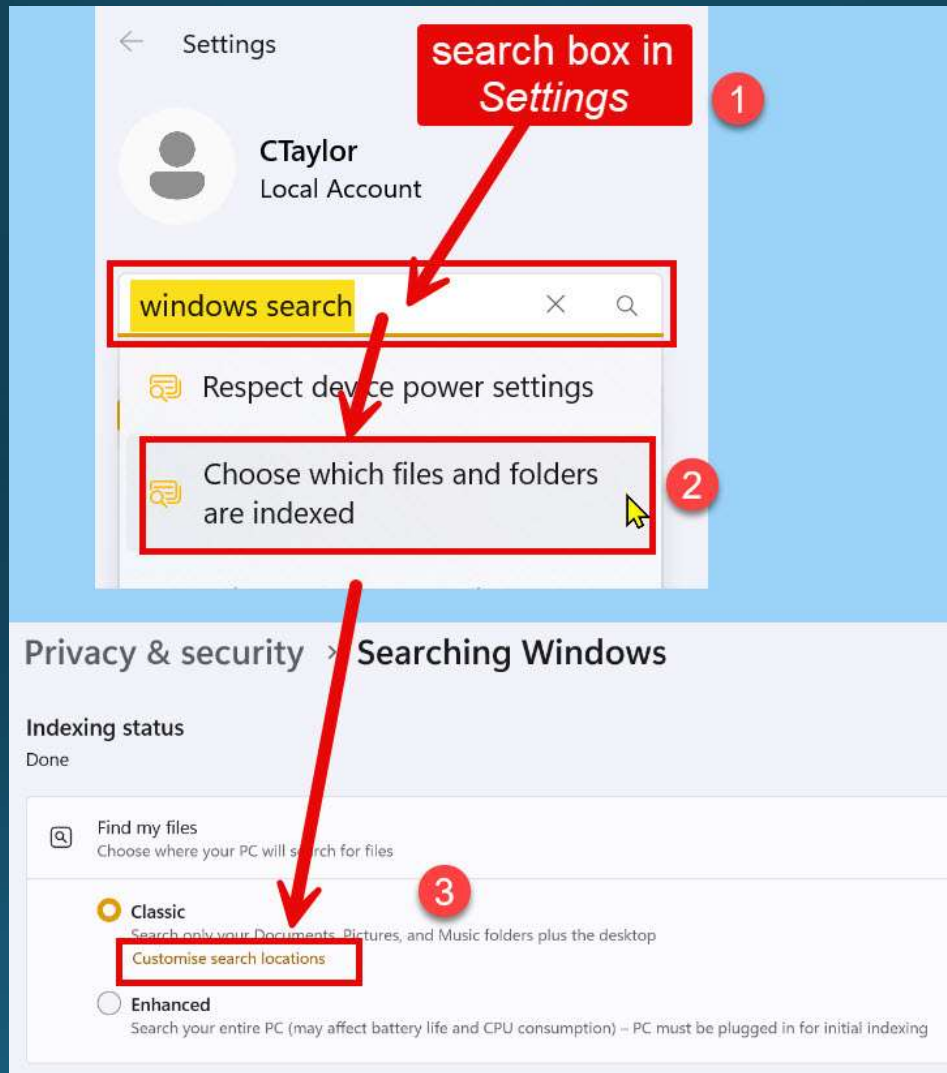

[Remove Properties and Personal Information](#)

OK Cancel Apply

Type word "Rating" into search box, drop down menu appears for number of stars

Note: Dropdown menu not available in Windows 11

# Searching for an image in Explorer

Only works in the *Pictures* folder of Explorer

# Search: pink flowers

Windows File Explorer interface showing search results for "pink flowers". The search bar at the top right contains the text "pink flower". The main area displays a grid of image thumbnails, each with a caption below it. The file "IMG\_5075 8x10.JPG" is selected, indicated by a blue highlight and a checkmark in the top-left corner of the thumbnail.